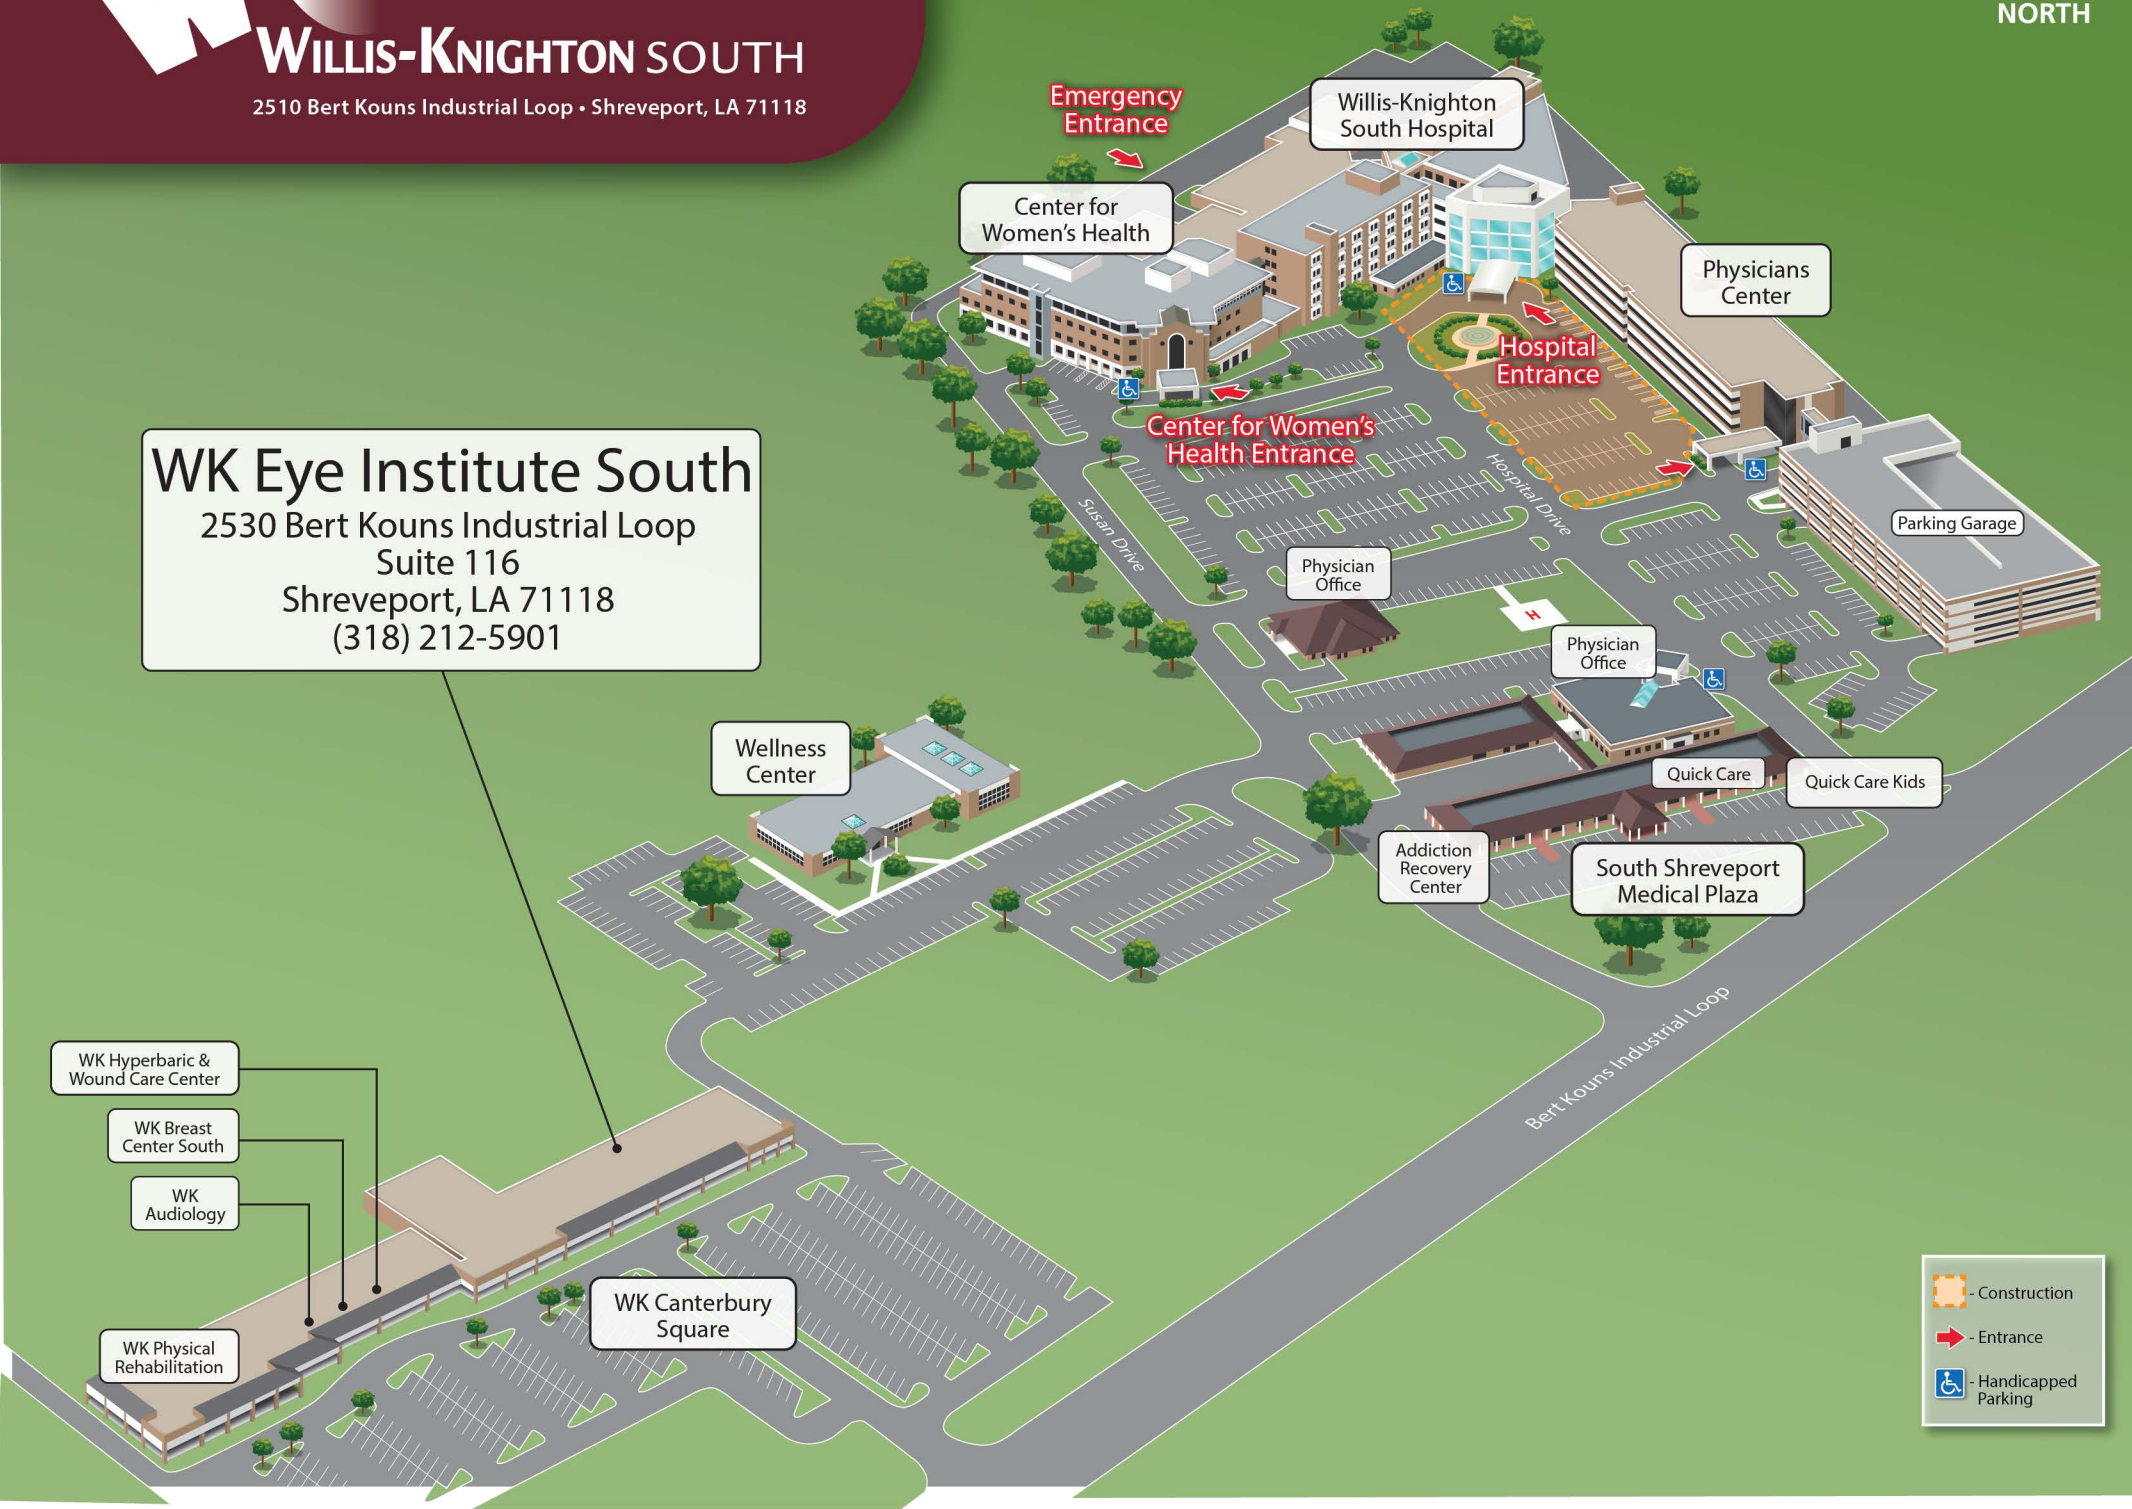

WK WILLIS-KNIGHTON SOUTH

2510 Bert Kouns Industrial Loop • Shreveport, LA 71118

WK Eye Institute South

2530 Bert Kouns Industrial Loop
Suite 116
Shreveport, LA 71118
(318) 212-5901

-  - Construction
-  - Entrance
-  - Handicapped Parking